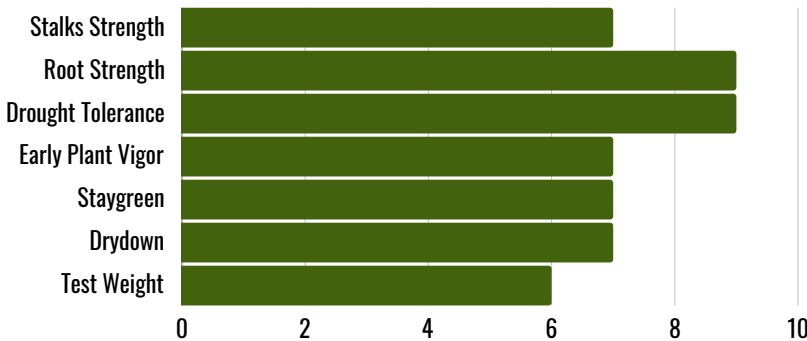

SEED THE REVOLUTION

MK 0617 CONV

PRODUCT HIGHLIGHTS

- **LATE TO BED, EARLY TO RISE:** Plant it last when soils are warm, harvest it first - timing is everything with this deep sleeper
- **BUILT DIFFERENT:** Rides lower than most with a white cob and deep kernels, backed by root strength that laughs at stress
- **TERRITORY MARKED:** Flexes north and south of zone, stands strong in western winds, but keep watch for those anthracnose and fusarium predators

PLANT & AGRONOMIC CHARACTERISTICS

DISEASE RATINGS

RATINGS: 1 = POOR 9 = EXCELLENT

GDUs to Black Layer	2640
GDUs to Pollination	1361
Ear Type	Semi-Flex
Plant Height	Medium-Tall
Ear Height	Medium
Cob Color	White
Kernel Rows	14 -16