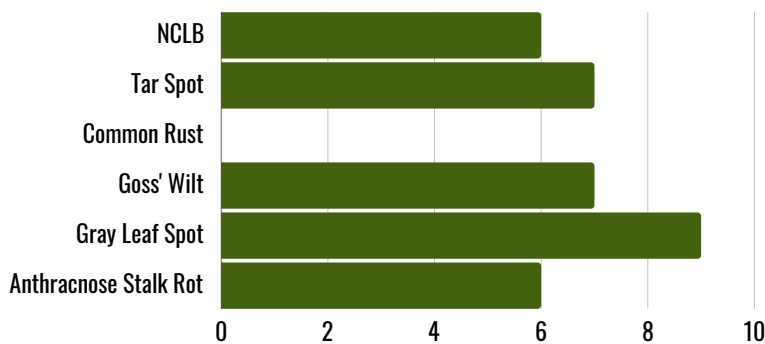

SEED THE REVOLUTION

MK 0617 CONV

PRODUCT HIGHLIGHTS

- **LATE TO BED, EARLY TO RISE:** Plant it last when soils are warm, harvest it first - timing is everything with this deep sleeper
- **BUILT DIFFERENT:** Rides lower than most with a white cob and deep kernels, backed by root strength that laughs at stress
- **TERRITORY MARKED:** Flexes north and south of zone, stands strong in western winds, but keep watch for those anthracnose and fusarium predators

PLANT & AGRONOMIC CHARACTERISTICS

DISEASE RATINGS

RATINGS: 1 = POOR 9 = EXCELLENT

GDUs to Black Layer	2640
GDUs to Pollination	1361
Ear Type	Semi-Flex
Plant Height	Medium-Tall
Ear Height	Medium
Cob Color	White
Kernel Rows	14 -16