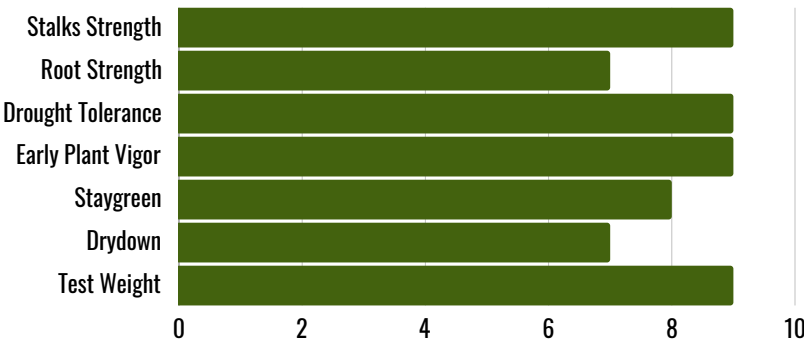

SEED THE REVOLUTION

MK 0804 CONV

PRODUCT HIGHLIGHTS

- **CONSISTENT PRODUCER:** Shows up ready to work whether you're farming tough ground or prime acres
- **EARLY RISER:** First one breaking ground in spring, setting the pace for your whole operation
- **POPULATION POWERED:** Push it to 35-36k and watch it deliver steady yields that keep you in the game

PLANT & AGRONOMIC CHARACTERISTICS

DISEASE RATINGS

RATINGS: 1 = POOR 9 = EXCELLENT

GDUs to Black Layer	2700
GDUs to Pollination	1375
Ear Type	Semi-Flex
Plant Height	Medium-Tall
Ear Height	Medium-Tall
Cob Color	Red
Kernel Rows	16