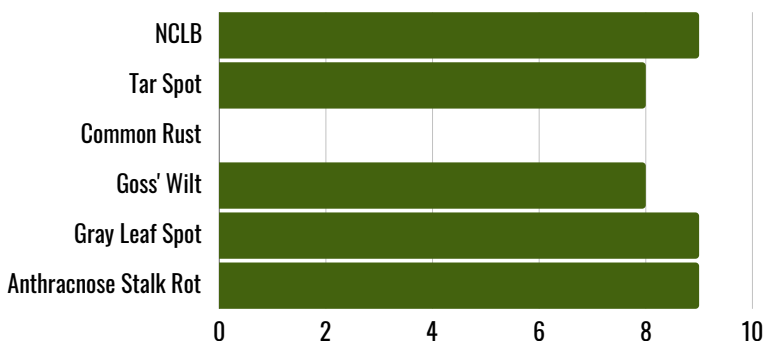

SEED THE REVOLUTION

MK 0804 CONV

PRODUCT HIGHLIGHTS

- **CONSISTENT PRODUCER:** Shows up ready to work whether you're farming tough ground or prime acres
- **EARLY RISER:** First one breaking ground in spring, setting the pace for your whole operation
- **POPULATION POWERED:** Push it to 35-36k and watch it deliver steady yields that keep you in the game

PLANT & AGRONOMIC CHARACTERISTICS

DISEASE RATINGS

RATINGS: 1 = POOR 9 = EXCELLENT

GDUs to Black Layer	2700
GDUs to Pollination	1375
Ear Type	Semi-Flex
Plant Height	Medium-Tall
Ear Height	Medium-Tall
Cob Color	Red
Kernel Rows	16

MANAGEMENT

Poorly Drained Soils	HR
Excessively Drained Soils	HR
High Fertility	R
Light/Marginal Ground	HR
Narrow Rows <30"	NR
Wide Rows >30"	HR
No-Till	R
High Population	NR
Low Population	HR
Irrigation	R
Corn On Corn	R
Fungicide Application	NR
Early Planting	HR
Dual Purpose	HR