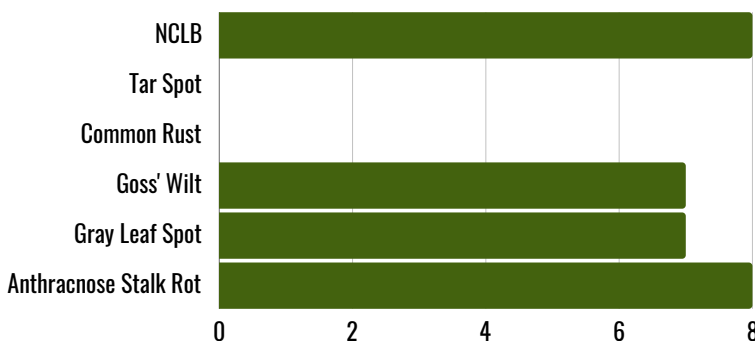

SEED THE REVOLUTION

MK 9782 CONV

PRODUCT HIGHLIGHTS

- **VERSATILE SOIL WARRIOR:** Doesn't care if you're throwing light, heavy, or variable ground at it - this hybrid shows up ready to work from I-94 and south
- **STRAIGHT TALK ON TIMING:** Takes its sweet time to flower and tassel - plant it in zone or south where it belongs, and stay clear of western Dakota dryland acres
- **HARD-HITTING YIELD POTENTIAL:** Built to deliver serious yield performance when positioned right, with the backbone to handle western conditions on irrigated ground

PLANT & AGRONOMIC CHARACTERISTICS

DISEASE RATINGS

RATINGS: 1 = POOR 9 = EXCELLENT

GDUs to Black Layer	2420
GDUs to Pollination	1200
Ear Type	Semi-Flex
Plant Height	Medium-Tall
Ear Height	Medium- Tall
Cob Color	Red
Kernel Rows	16-18

MANAGEMENT

Poorly Drained Soils	HR
Excessively Drained Soils	HR
High Fertility	HR
Light/Marginal Ground	HR
Narrow Rows <30"	R
Wide Rows >30"	HR
No-Till	HR
High Population	R
Low Population	R
Irrigation	R
Corn On Corn	HR
Fungicide Application	R
Early Planting	R
Dual Purpose	R