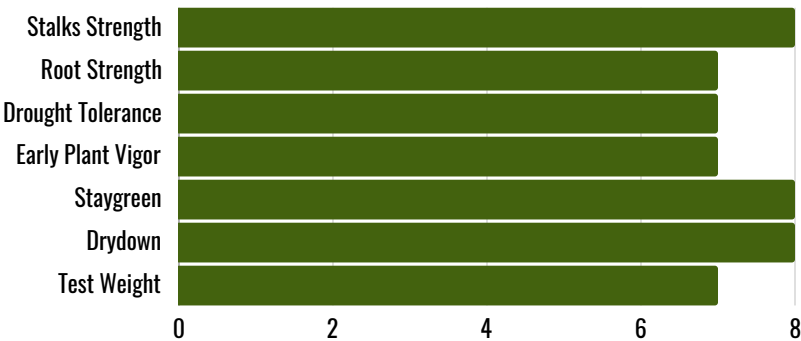

SEED THE REVOLUTION

MK 9782 CONV

PRODUCT HIGHLIGHTS

- **VERSATILE SOIL WARRIOR:** Doesn't care if you're throwing light, heavy, or variable ground at it - this hybrid shows up ready to work from I-94 and south
- **STRAIGHT TALK ON TIMING:** Takes its sweet time to flower and tassel - plant it in zone or south where it belongs, and stay clear of western Dakota dryland acres
- **HARD-HITTING YIELD POTENTIAL:** Built to deliver serious yield performance when positioned right, with the backbone to handle western conditions on irrigated ground

PLANT & AGRONOMIC CHARACTERISTICS

DISEASE RATINGS

RATINGS: 1 = POOR 9 = EXCELLENT

GDUs to Black Layer	2420
GDUs to Pollination	1200
Ear Type	Semi-Flex
Plant Height	Medium-Tall
Ear Height	Medium- Tall
Cob Color	Red
Kernel Rows	16-18