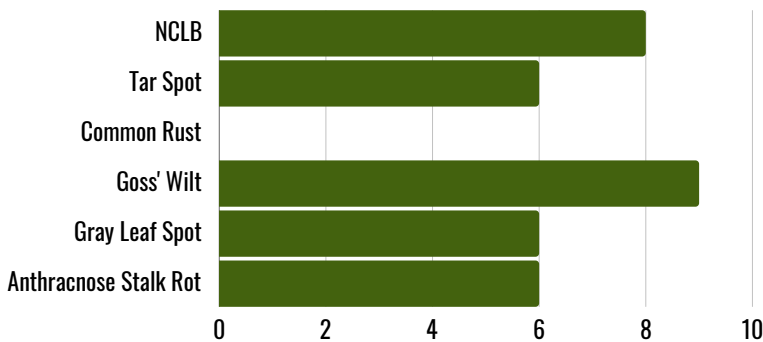

RATINGS: 1 = POOR 9 = EXCELLENT

GDUs to Black Layer	2490
GDUs to Pollination	1264
Ear Type	Semi-Flex
Plant Height	Medium-Tall
Ear Height	Medium- Tall
Cob Color	Red
Kernel Rows	16-18

MANAGEMENT

Poorly Drained Soils	R
Excessively Drained Soils	R
High Fertility	HR
Light/Marginal Ground	HR
Narrow Rows <30"	R
Wide Rows >30"	HR
No-Till	HR
High Population	R
Low Population	R
Irrigation	HR
Corn On Corn	R
Fungicide Application	R
Early Planting	HR
Dual Purpose	HR

R = RECOMMENDED HR = HIGHLY RECOMMENDED
NR = NOT RECOMMENDED

CONTACT US

www.maverickhybrids.com

support@maverickhybrids.com