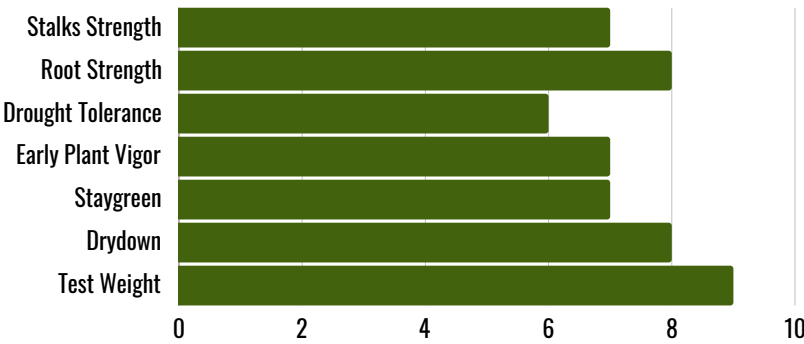

SEED THE REVOLUTION

MK 0705 CONV

PRODUCT HIGHLIGHTS

- **PREMIUM COURT SPECIALIST:** Demands championship-caliber ground to drop record numbers
- **EARLY SEASON HUSTLE:** Ready to hit the field when the season tips off
- **MOISTURE MANAGER:** Needs good soil moisture - this is your hardwood court specialist, not your playground ball

PLANT & AGRONOMIC CHARACTERISTICS

DISEASE RATINGS

RATINGS: 1 = POOR 9 = EXCELLENT

GDUs to Black Layer	2650
GDUs to Pollination	1429
Ear Type	Semi-Flex
Plant Height	Medium-Tall
Ear Height	Medium-Tall
Cob Color	Red
Kernel Rows	16-18