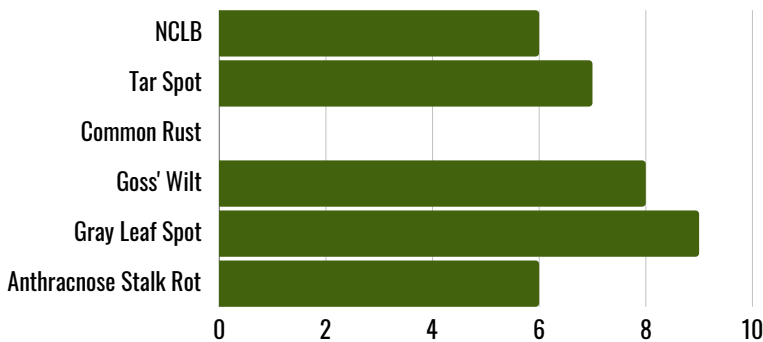

SEED THE REVOLUTION

MK 0705 CONV

PRODUCT HIGHLIGHTS

- **PREMIUM COURT SPECIALIST:** Demands championship-caliber ground to drop record numbers
- **EARLY SEASON HUSTLE:** Ready to hit the field when the season tips off
- **MOISTURE MANAGER:** Needs good soil moisture - this is your hardwood court specialist, not your playground ball

PLANT & AGRONOMIC CHARACTERISTICS

DISEASE RATINGS

RATINGS: 1 = POOR 9 = EXCELLENT

GDUs to Black Layer	2650
GDUs to Pollination	1429
Ear Type	Semi-Flex
Plant Height	Medium-Tall
Ear Height	Medium-Tall
Cob Color	Red
Kernel Rows	16-18