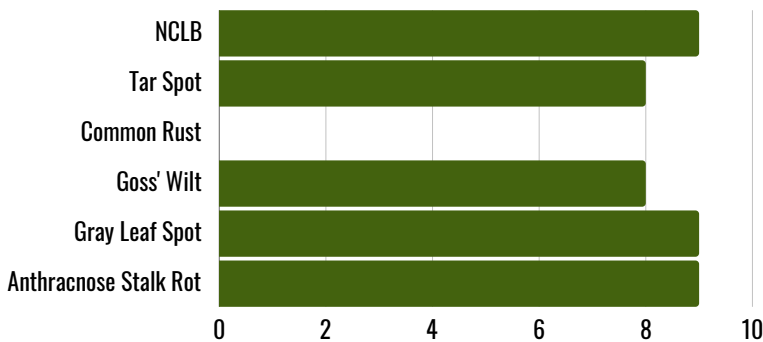

SEED THE REVOLUTION

MK 0911 CONV

PRODUCT HIGHLIGHTS

- **PREMIUM APPEARANCE:** Classic commercial look with big kernels and show-stopping grain quality
- **TOP-END SPECIALIST:** Demands your best acres and rewards you with head-turning performance
- **PATIENT PERFORMER:** Worth the wait on dry-down for those who appreciate premium quality

PLANT & AGRONOMIC CHARACTERISTICS

DISEASE RATINGS

RATINGS: 1 = POOR 9 = EXCELLENT

GDUs to Black Layer	2750
GDUs to Pollination	1390
Ear Type	Semi-Flex
Plant Height	Medium-Tall
Ear Height	Medium-Tall
Cob Color	Red
Kernel Rows	16 -18